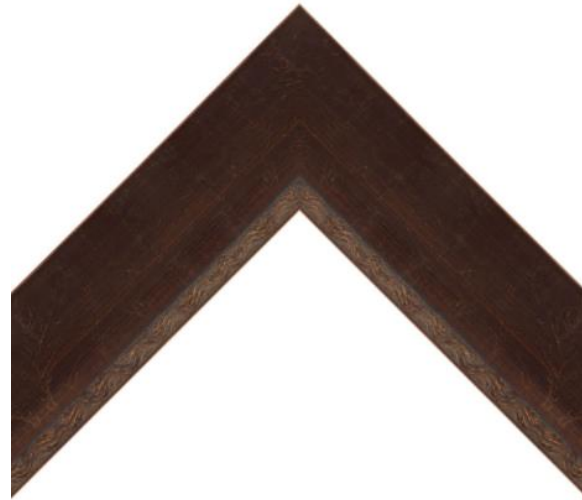

SPECIFICATION SHEET

FRAMED MIRROR

MODEL#: FM 80605-21X30

FRAMED MIRRORS COLLECTION

FEATURES:

- ONE 21X30" HIGH RESOLUTION SILVER PLATE GLASS MIRROR SIZE W/ DECORATIVE FRAME.
- "WALL HUGGER" HANGER FOR MOUNTING INCLUDED.
- STANDARD MOUNTING STYLE IS VERTICAL. FOR HORIZONTAL, PLEASE SPECIFY WHEN ORDERING.
- PACKED IN FOUR WALL (FOLDED DOUBLE WALL) CORRUGATION.
- STYLE: TRANSITIONAL
- COLOR: BRONZE/GOLD
- FINISH: LEAF/FOIL

MIRROR FINISHES:

- FLAT POLISHED EDGE
- BEVELED EDGE

OVERALL SIZE DIMENSION: 26" WIDE X 35" HIGH X 1 1/8" DEEP