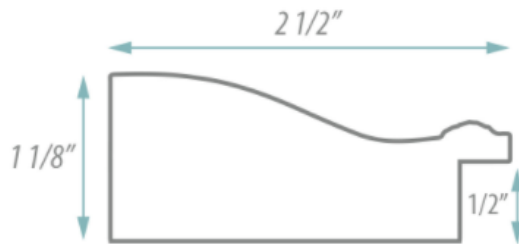

SPECIFICATION SHEET

FRAMED MIRROR

MODEL#: FM 80605-21X30

FRAMED MIRRORS COLLECTION

FEATURES:

- ONE 21X30" HIGH RESOLUTION SILVER PLATE GLASS MIRROR SIZE W/ DECORATIVE FRAME.
- "WALL HUGGER" HANGER FOR MOUNTING INCLUDED.
- STANDARD MOUNTING STYLE IS VERTICAL. FOR HORIZONTAL, PLEASE SPECIFY WHEN ORDERING.
- PACKED IN FOUR WALL (FOLDED DOUBLE WALL) CORRUGATION.
- STYLE: TRANSITIONAL
- COLOR: BRONZE/GOLD
- FINISH: LEAF/FOIL

MIRROR FINISHES:

- FLAT POLISHED EDGE
- BEVELED EDGE

OVERALL SIZE DIMENSION: 26" WIDE X 35" HIGH X 1 1/8" DEEP